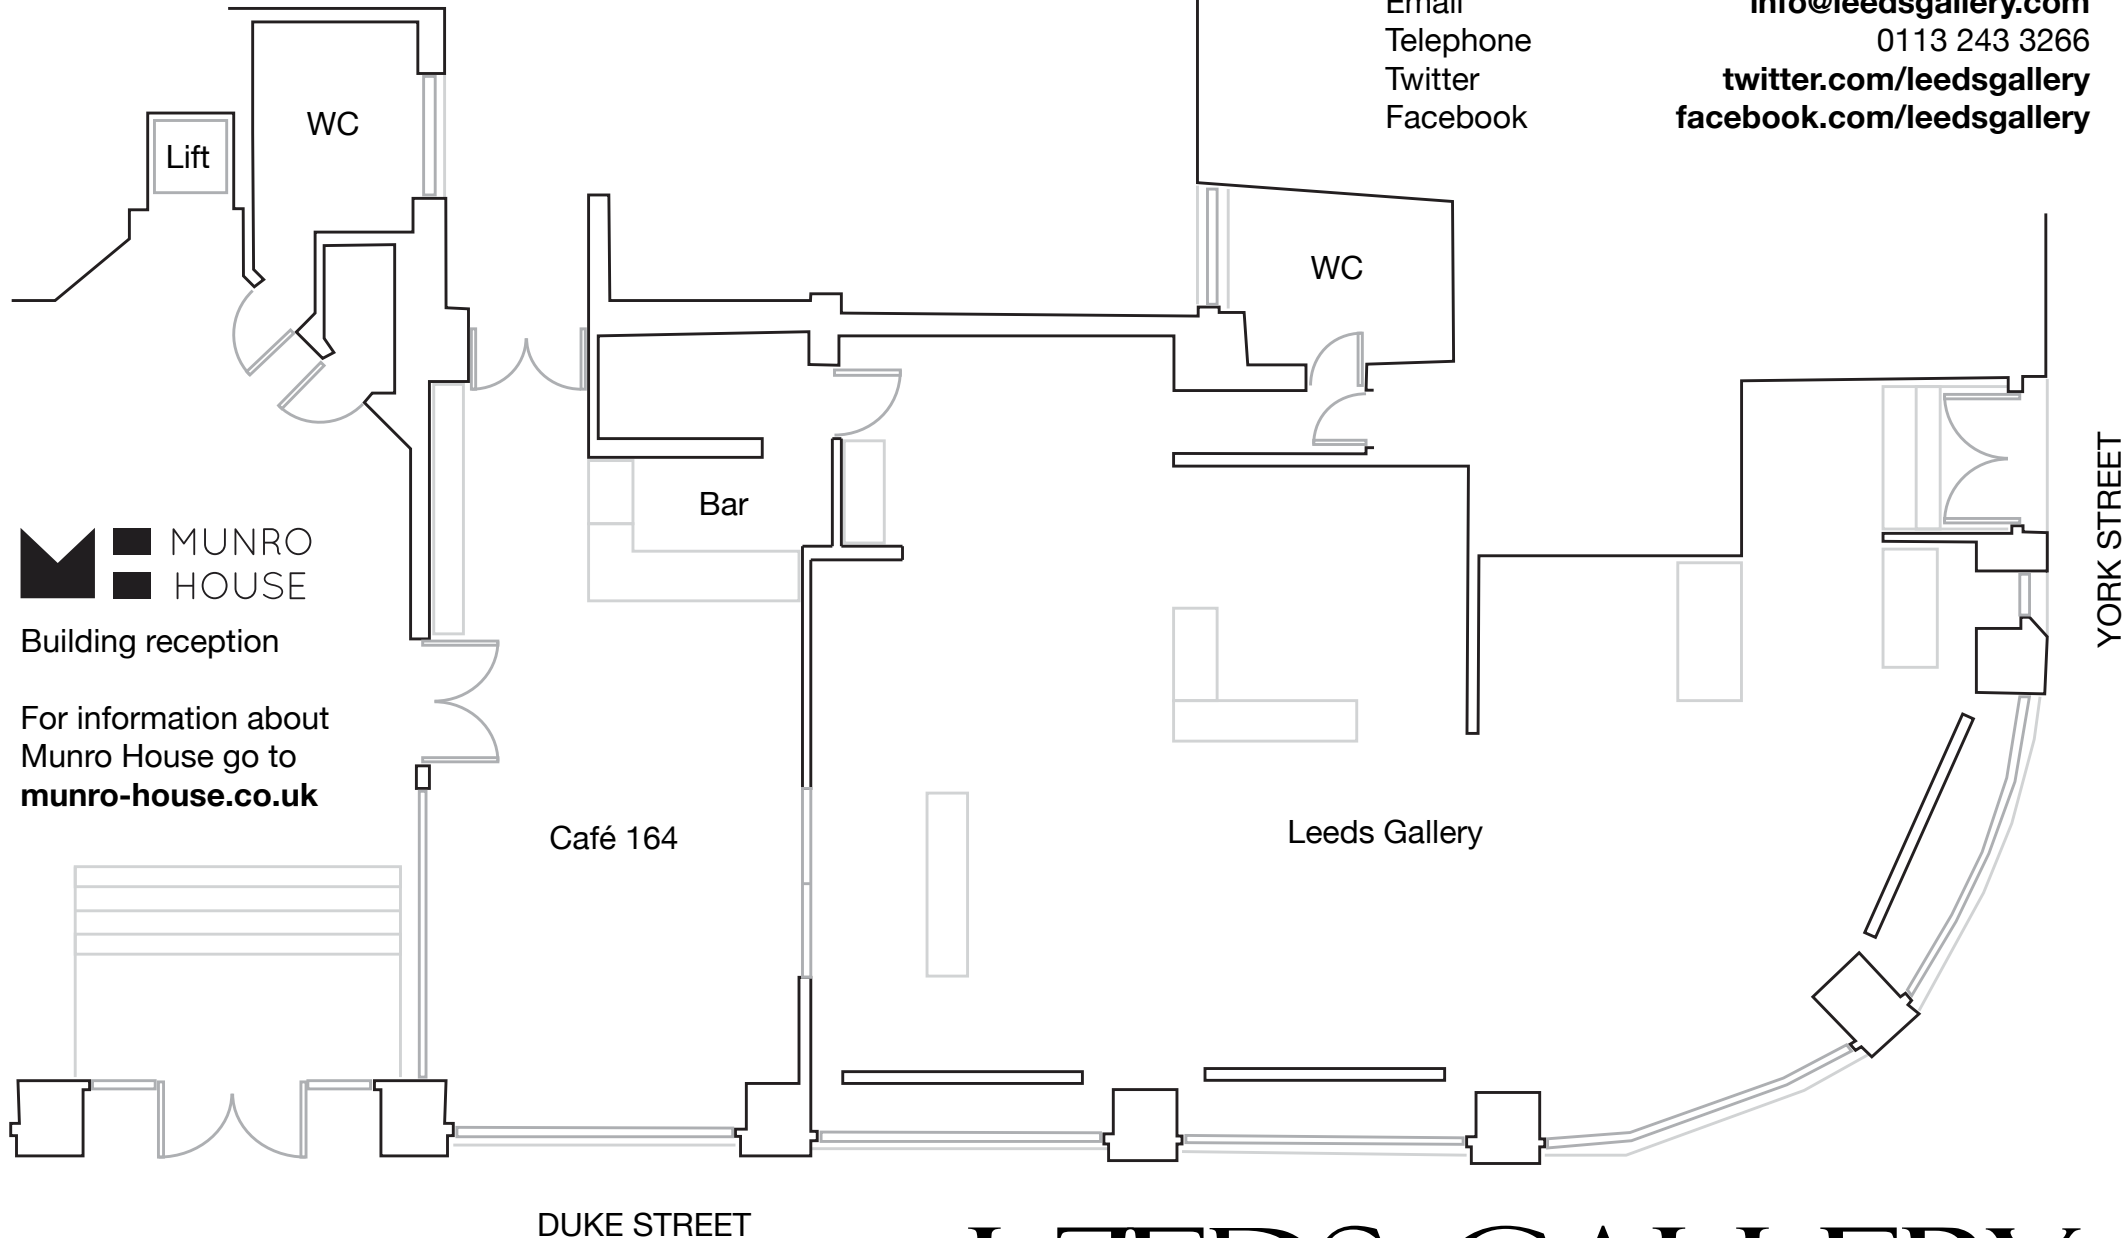

Total floor area approx. 190m<sup>2</sup>

**WWW.LEEDSGALLERY.COM**

For further information or for exact measurements please contact the gallery, details at [leedsgallery.com/contact](http://leedsgallery.com/contact)

Building reception

For information about  
Munro House go to  
[munro-house.co.uk](http://munro-house.co.uk)

1 Metre

5 Metres

DUKE STREET

YORK STREET

# LEEDS GALLERY